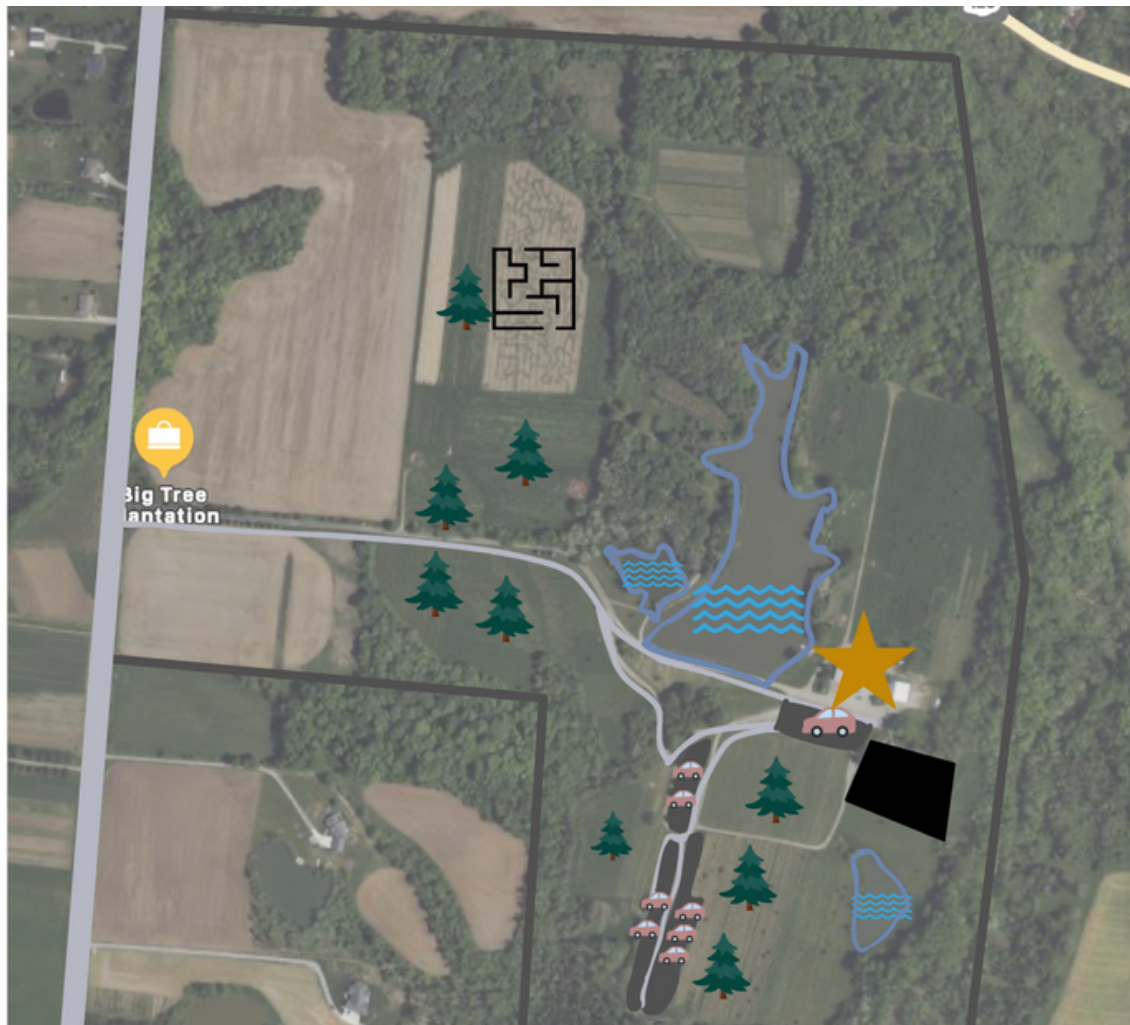

BIG TREE PLANTATION

PROPERTY MAP

Key

-  Property boundary
-  Driveway
-  Parking
-  Main Barns
-  Ponds
-  Maze & Scavenger Hunt
-  Owner's Private Residence
-  Tree Fields

BIG TREE PLANTATION

PARKING MAP

Key

- | | | | |
|--|----------------------|---|---------------------------|
|  | Parking |  | Adventure Hayride Loading |
|  | Tree loading |  | Hayride loading to Maze |
|  | Enter traffic |  | Main Barn |
|  | Exit traffic |  | Tree Fields |
|  | Fall Fest Activities |  | Petting Zoo |
|  | Gift Barn |  | Owner's Private Residence |